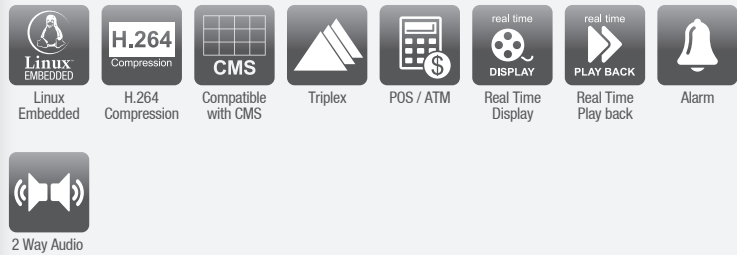

## KEY FEATURES

- Embedded Linux Operating System
- H.264 video compression
- Triplex operation
- Independent dual display - VGA and CVBS
- Triple streaming
- 8x Digital Zoom
- Auto IP Detection
- 3G - Mobile viewing
- Advanced user authority level
- Maximum 128ch CMS Client
- POS [Text Insert Function]
- 1 VGA, 1 BNC
- 2-SATA
- 2-USB