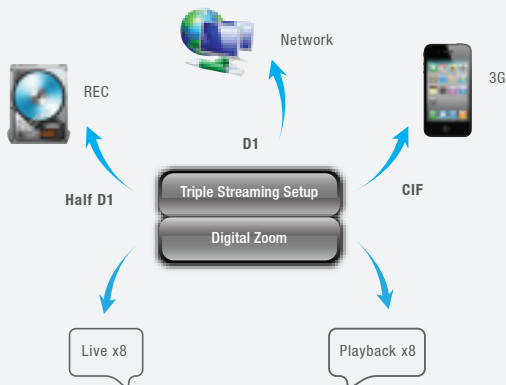

## KEY FEATURES

- Embedded Linux Operating System
- H.264 video compression
- Triplex operation
- Independent dual display - VGA and CVBS
- Triple streaming
- 8x Digital Zoom
- Auto IP Detection
- 3G - Mobile viewing
- Advanced user authority level
- Maximum 128ch CMS Client
- POS [Text Insert Function]
- 1 VGA, 1 BNC
- 2-SATA
- 2-USB

## TRIPLE STREAMING / DIGITAL ZOOM

compatible with: